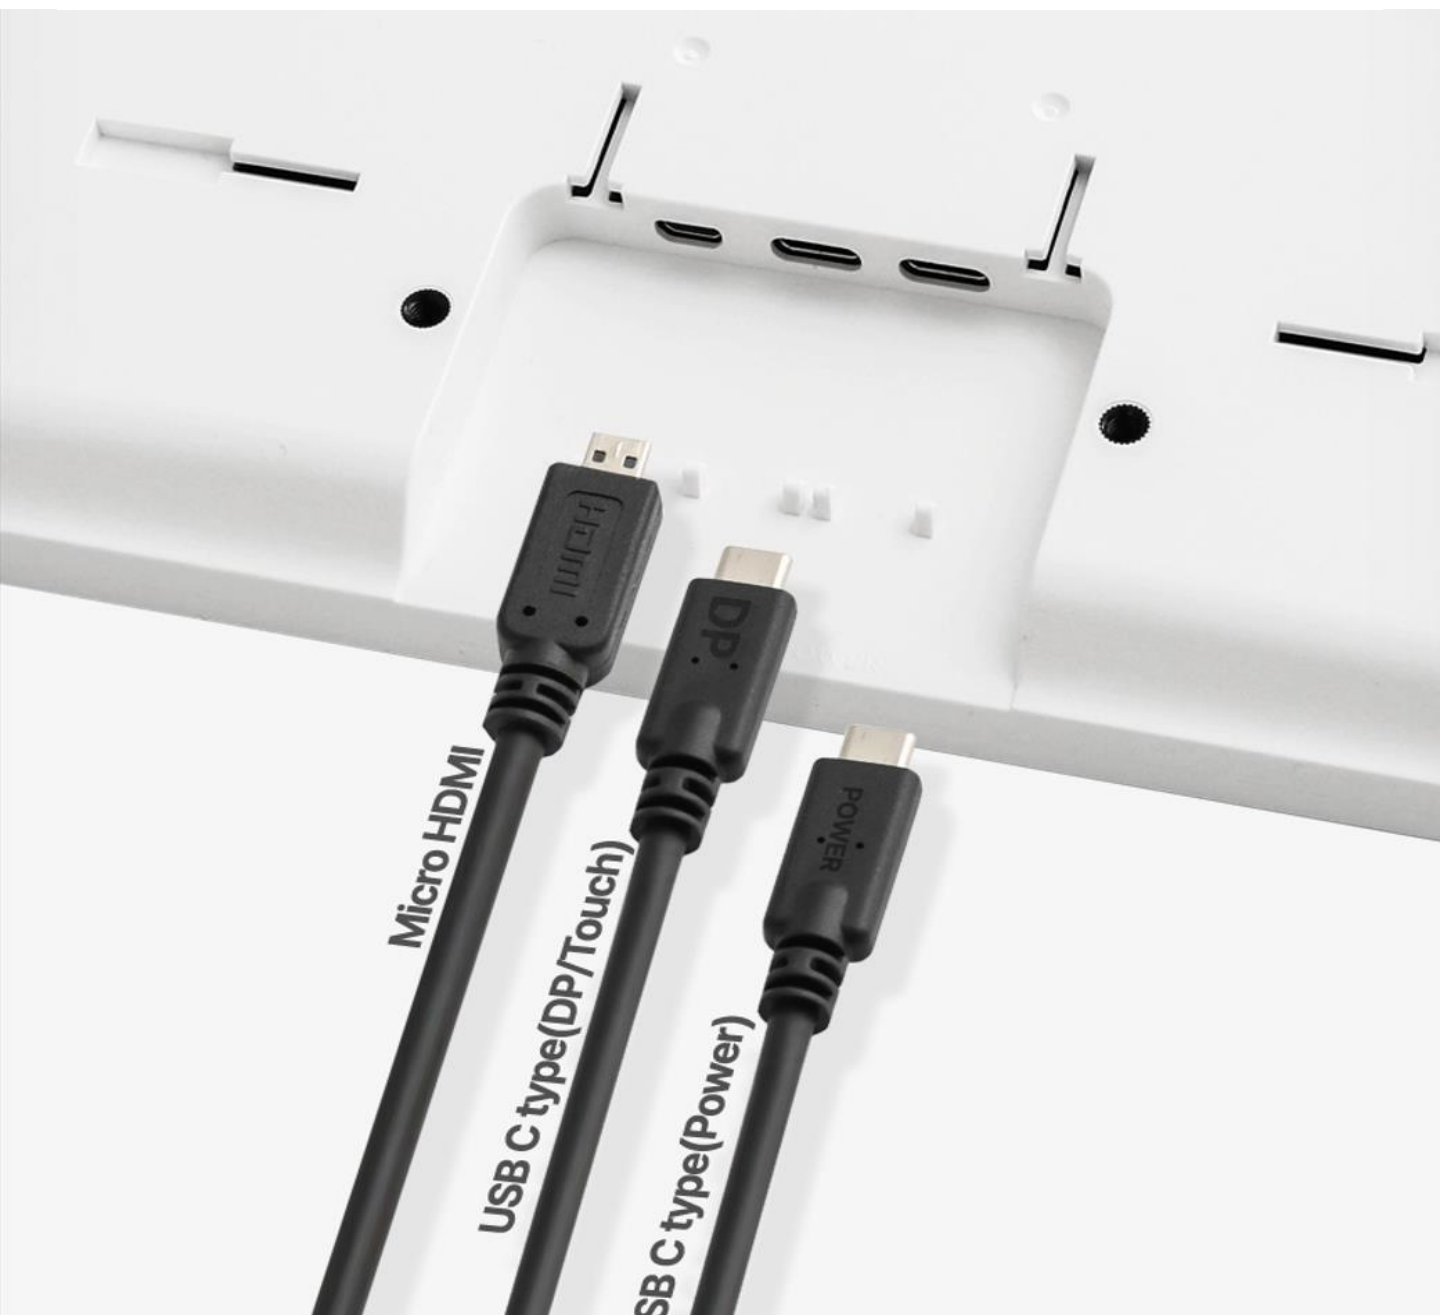

DP MODE

HDMI MODE

**C-TYPE(DP) Cable
[Default brightness]**

**CTYPE(DP) + POWER Cable
[Maximum brightness]**

**HDMI Cable
[Default brightness]**

**HDMI + POWER Cable
[Maximum brightness]**

POINT
06

VESA Compatible

The 4 holes VESA 75x75 give you plenty of options for mounting portrait & landscape mode on any wall or desk.

Freely switch between horizontal and vertical modes.

Horizontal mode

Vertical mode

2Colors

White

Black

Name of each parts

Product Configuration

12.3inch Monitor

Universal stand

Micro
HDMI Cable

USB C Cable
(for Signal, Power)

USB C Cable
(for Power)

Dimensions