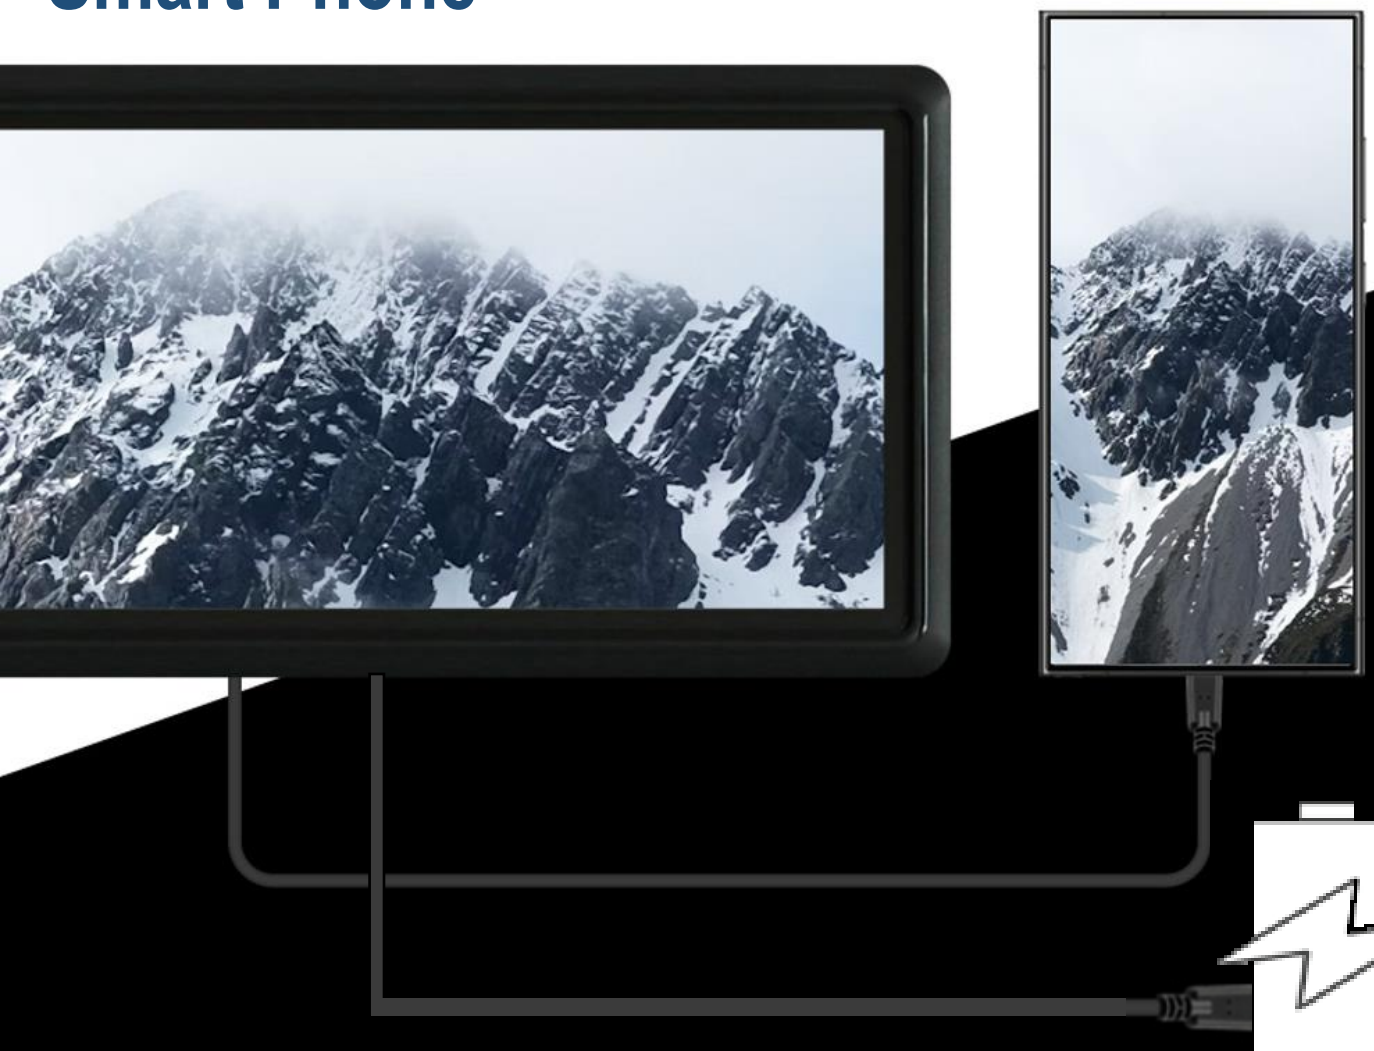

Smart Phone