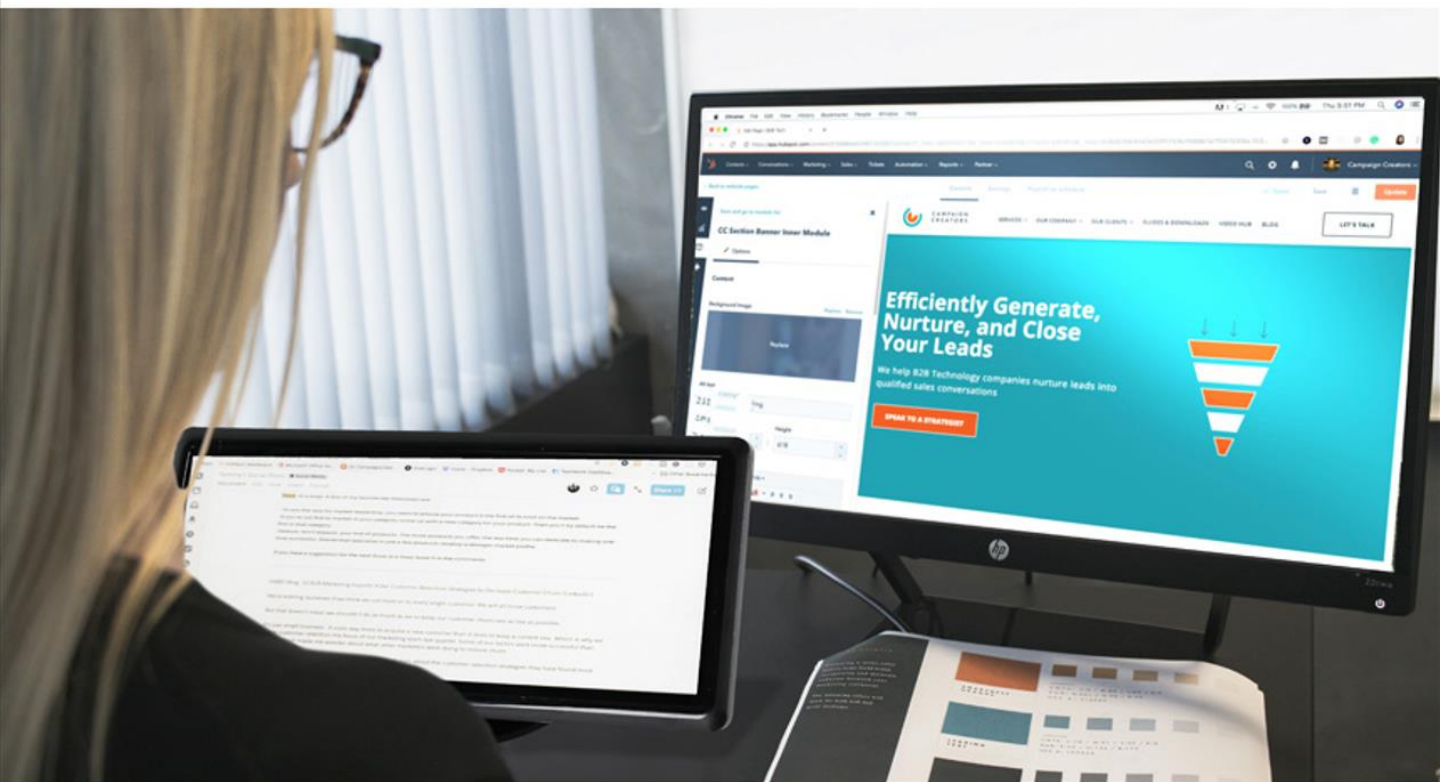

The application areas of the monitor

Secondary Monitor for Work

Ideal for use as a secondary screen during office work, helping to organize multiple windows and improve productivity.

Industrial Applications

The robust construction and high-resolution display make it suitable for industrial settings, where accurate visuals are crucial for operations.

Exercise-and-fitness Devices

Vehicle Use

POS Devices

With its wide screen and reliable performance, the monitor is an excellent choice for Point of Sale (POS) systems, enhancing customer experience through clear displays.