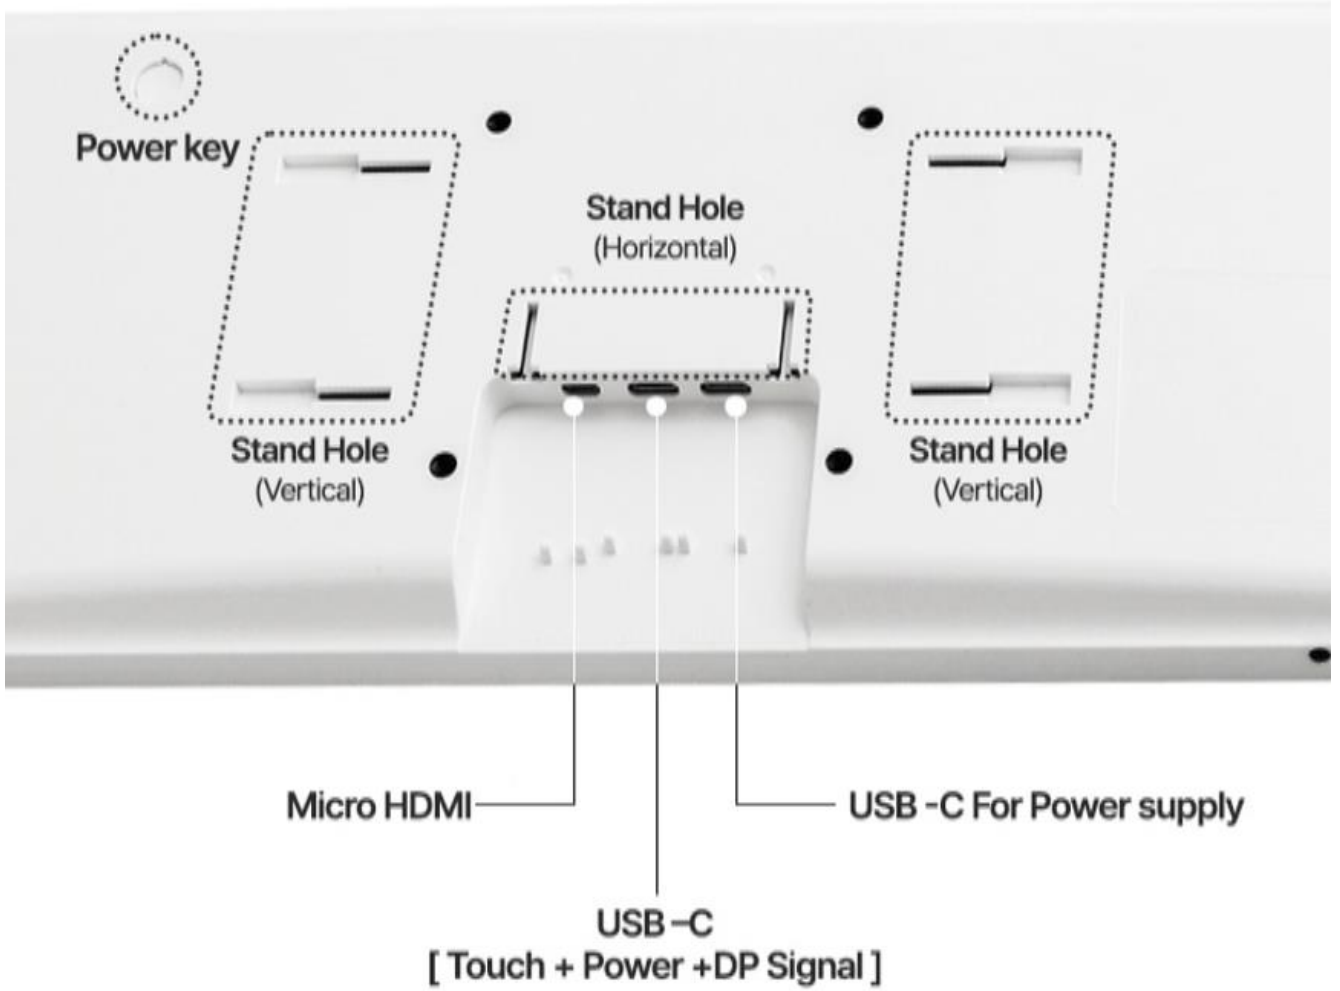

Two connection options to choose from, using either an HDMI cable or a type C(DP) cable.

Compatible with various devices with HDMI. The monitor is equipped with micro HDMI high definition interface, which is compatible with most HDMI high definition signal output devices.

The 4 holes VESA 75x75 give you plenty of options for mounting portrait & landscape mode on any wall or desk.

Freely switch between horizontal and vertical modes.

Horizontal mode

Vertical mode

2Colors

White

Black

Name of each parts

Product Configuration

12.3inch Monitor

Universal stand

Micro
HDMI Cable

USB C Cable
(for Signal, Power)

USB C Cable
(for Power)

Dimensions